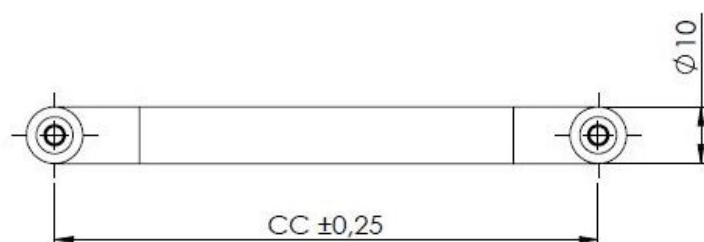

PRODUCT SHEET

Description:

D-Handle 5682, Steel, cc 224mm, $\varnothing 10 \times 234 \text{mm}$, H 36mm, SS-Look

Item number:

17.01.820-1

Units	Box	Carton	HS Code	Barcode
Pcs.	10	100	8302420090	 5704866065825

SISO A/S

Mileparken 11
DK-2740 Skovlunde
Denmark
VAT: DK 24786013

Phone +45 45 830 900

www.siso.dk
siso@siso.dk

Danske Bank
Nytorv Branch
Copenhagen
SWIFT: DABADKKK

Account no.
4180 3112 112936
IBAN Account
DK7230003112112936