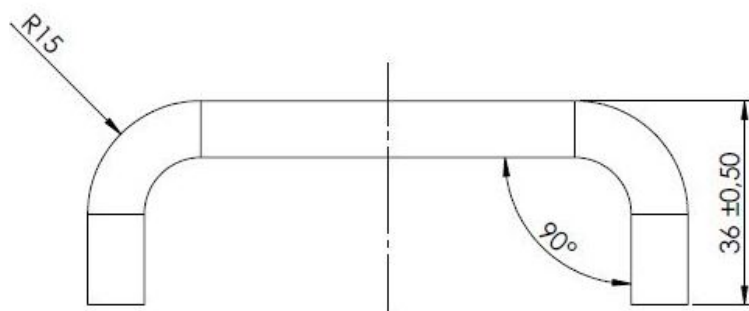

## Description:

D-Handle 5682, Steel, cc 224mm,  $\varnothing 10 \times 234 \text{mm}$ , H 36mm, SS-Look

## Item number:

17.01.820-1

Units	Box	Carton	HS Code	Barcode
Pcs.	10	100	8302420090	 5704866065825